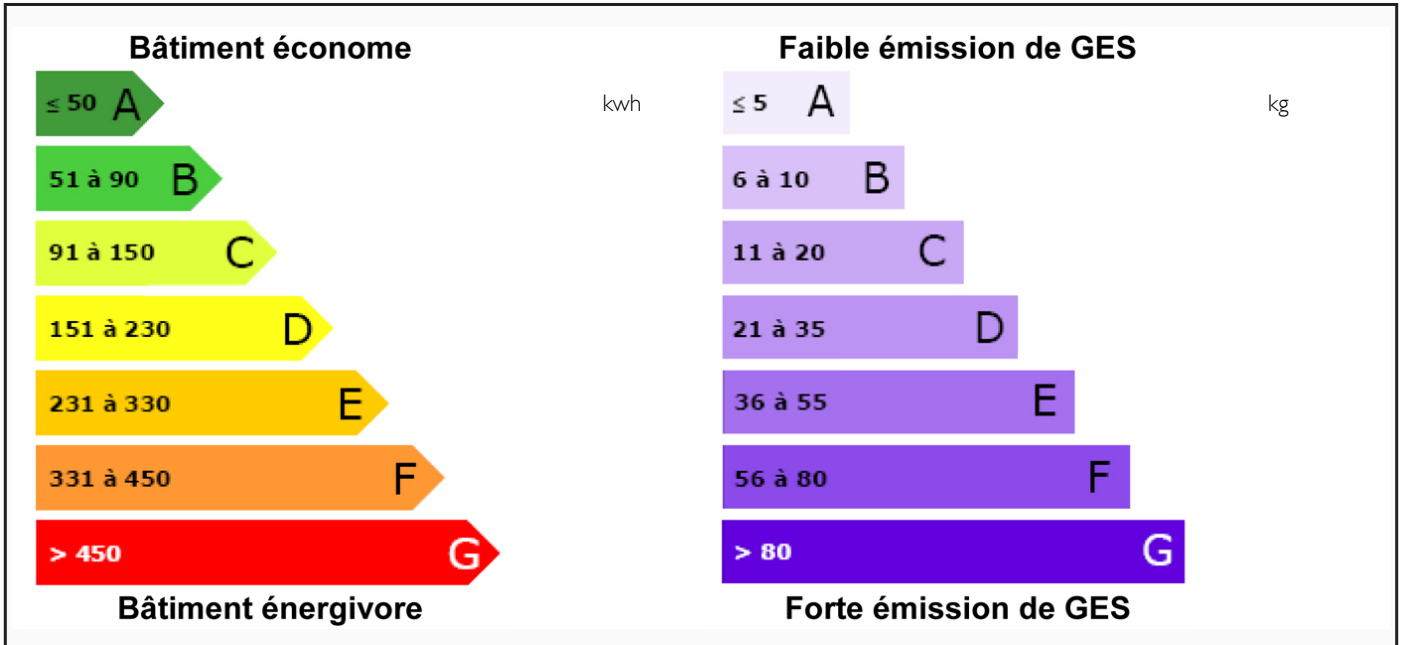

TOWN

DEPARTMENT

LOCATION

TYPE ,,

CONDITION ,,

FEATURES ,,

*Price based on current exchange rate which is subject to change

ENERGY-DPE