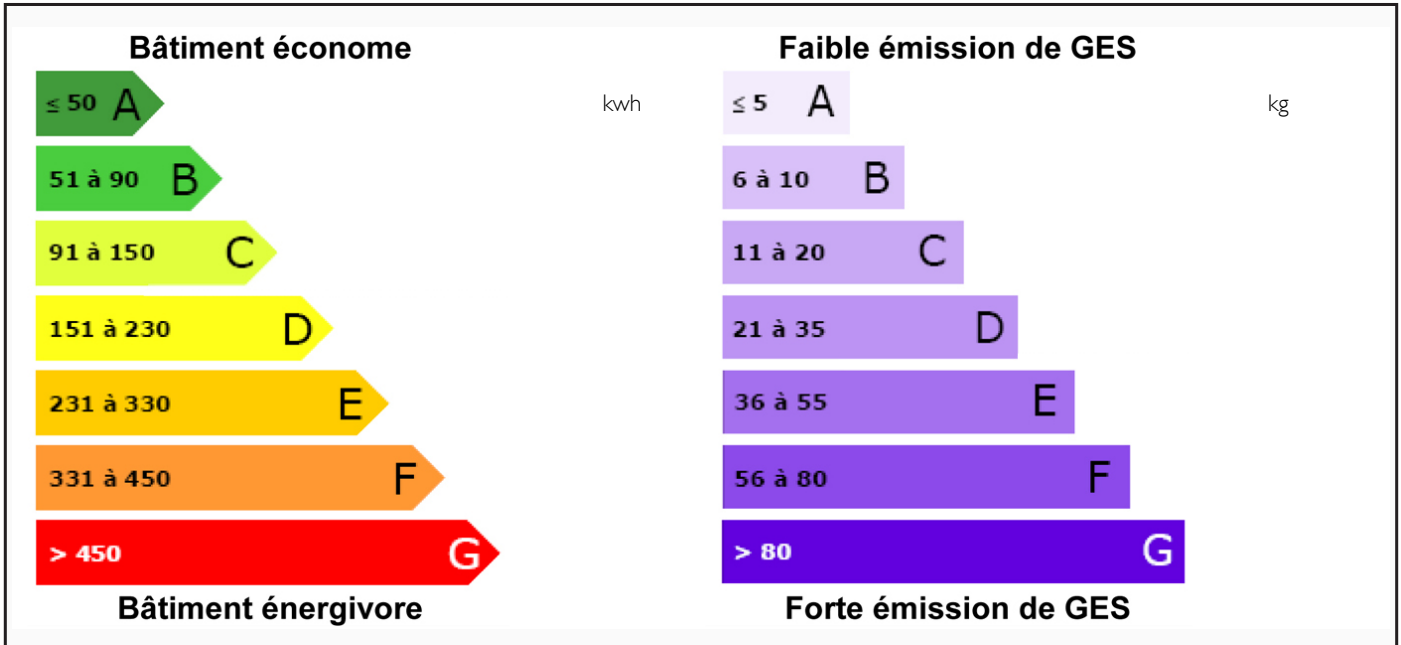

ENERGY-DPE

IMPORTANT-NOTICE

Leggetts, their client and any joint agents give notice that:

1: Quoted prices are subject to fluctuations in exchangerates. Please contact an agent for an up-to-date price. They are not authorised to make or give any representations or warranties in relation to the property either here or elsewhere, either on their own behalf or on behalf of their client or otherwise. They assume no responsibility for any statement that may be made in these particulars. These particulars do not form part of any offer or contract and must not be relied upon as statements or representations of fact. In particular they neither have nor assume responsibility for any statement concerning the financial arrangements or the commercial scheme which may be made available by their clients or others to potential purchasers.

2: Any areas, measurements or distances are approximate. The text, photographs and plans are for guidance only and are not necessarily comprehensive. It should not be assumed that the property has all necessary planning, building regulation or other consents and Leggetts have not tested any services, equipment or facilities. Purchasers must satisfy themselves by inspection or otherwise.

3: These particulars were prepared from preliminary plans and specifications before the completion of the properties and are intended only as a guide. They may have been changed during construction and final finishes could vary. Prospective purchasers should not rely on this information but must get their solicitor to check the plans and specification attached to their contract.

CONTACT-DETAILS

UK Freephone: 08700115151
Telephone: +33 553 608 488
FAX: +33 553 566 257
E-mail: prestige@leggett.fr